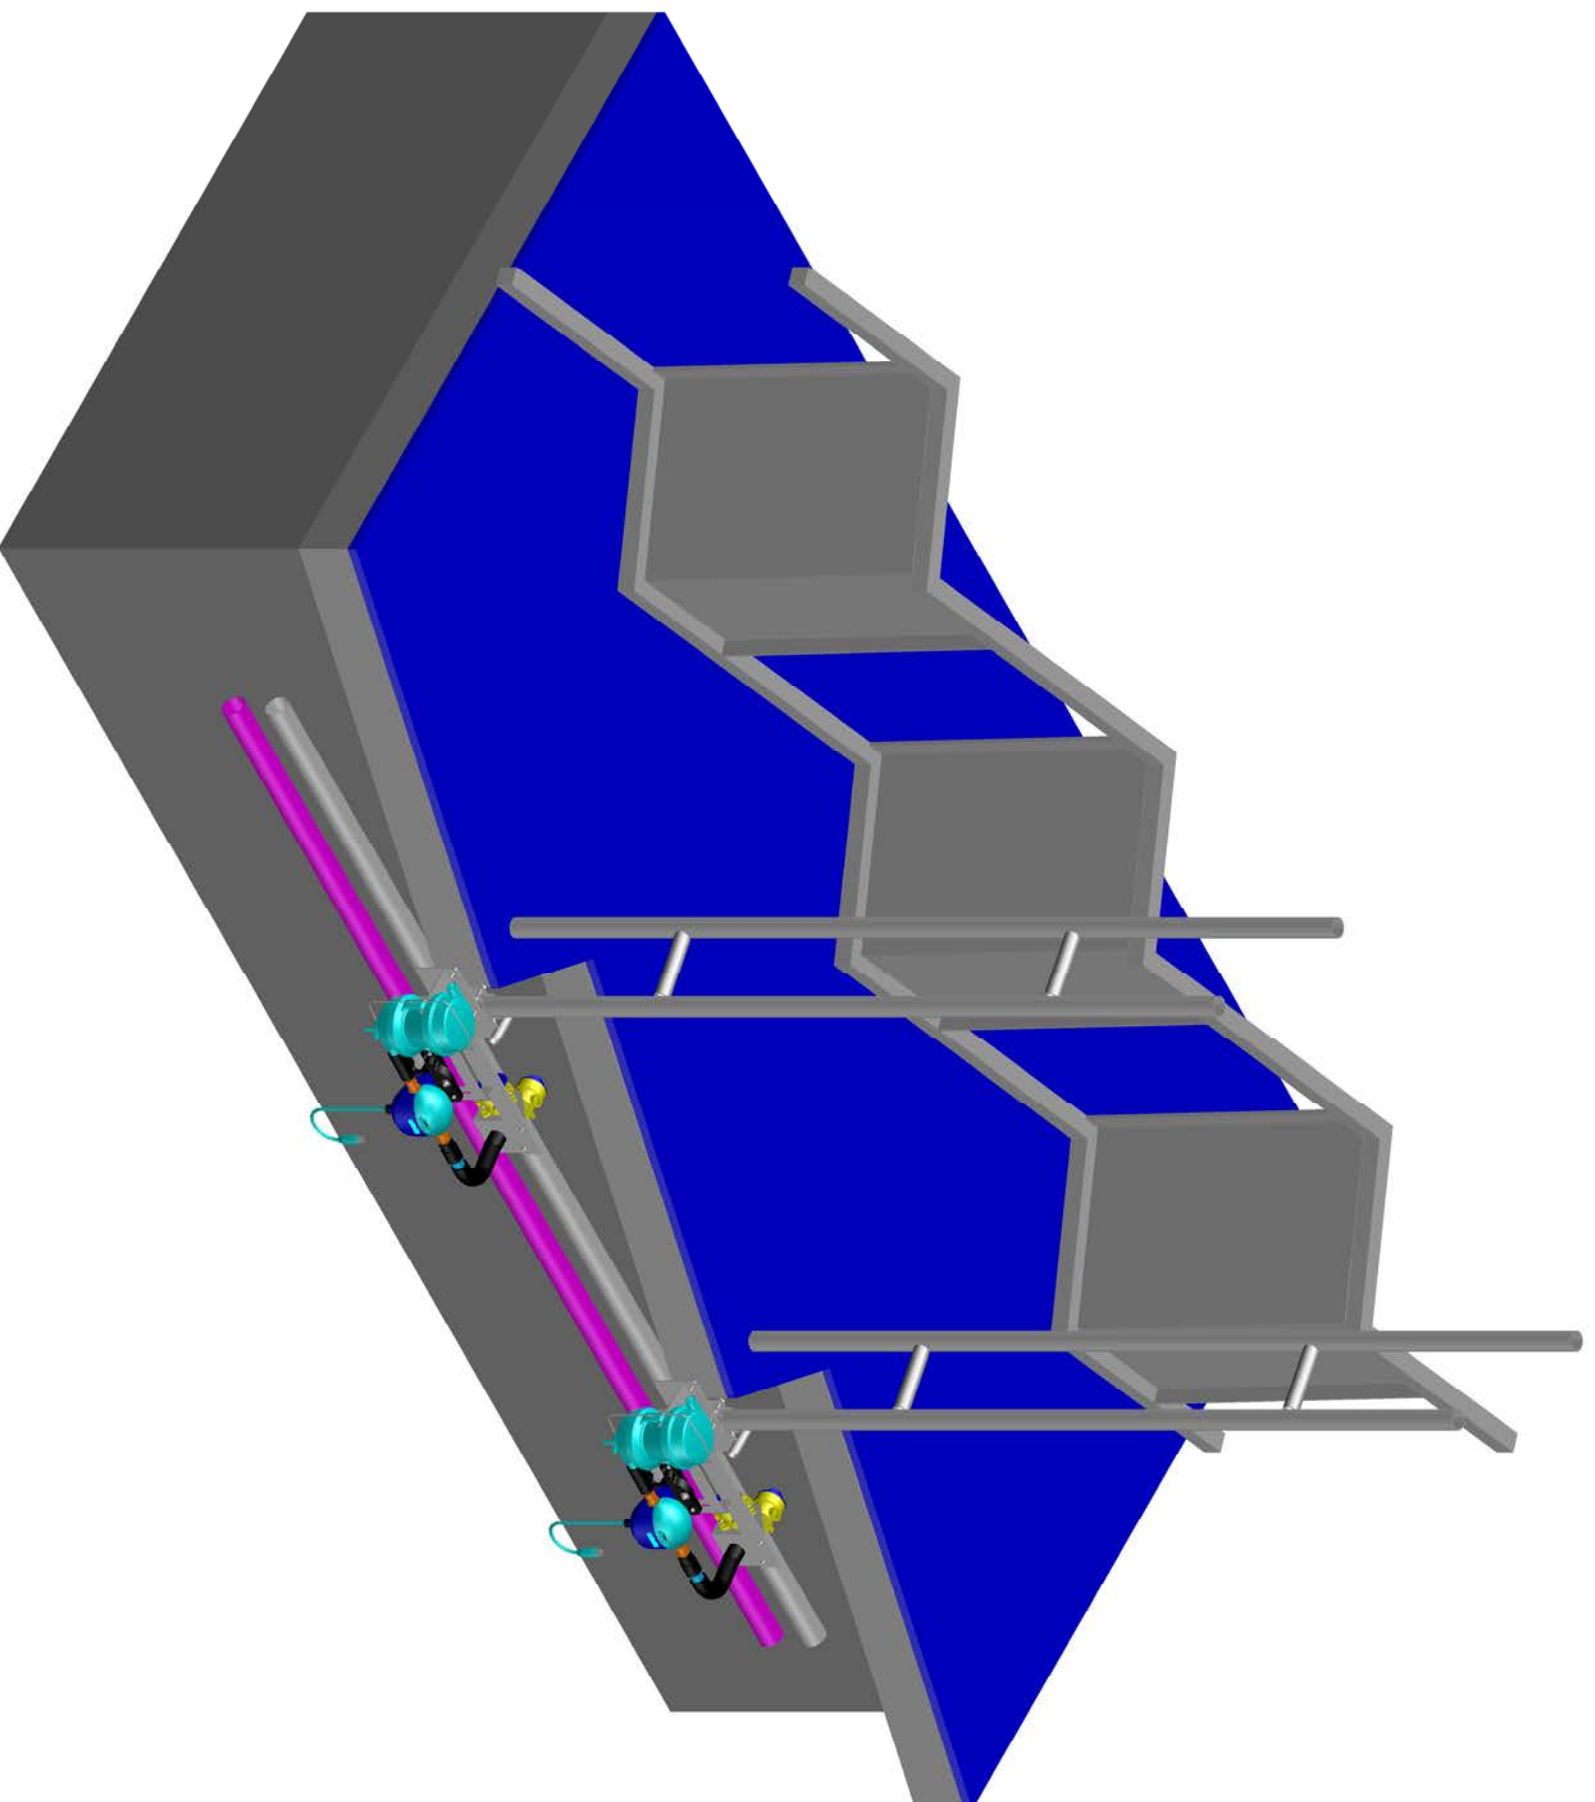


 TOTAL DAIRY MANAGEMENT s.r.l. Via dello Stroone, 8 b 25020 S. Paolo (BS) ITALY Tel. +39 030 9979810		Object SCHEMA GENERALE INSTALLAZIONE MCS 3D DRAWING	
Designed by Davide B.	Checked by Guido C.	Approved by - date Guido C. 24-02-'15	File name
			Latest update 24/02/15
			Edition 1-0215
			Sheet 1/1
			Date 24-02-15
			Scale 1:14.5

This document is T.D.M. property and should not be copied, delivered or shown to any third party without a written consent from T.D.M. .

VISTA IN ASSONOMETRIA

GRIGIO = ESISTENTE

MAGENTA = NUOVA REALIZZAZIONE